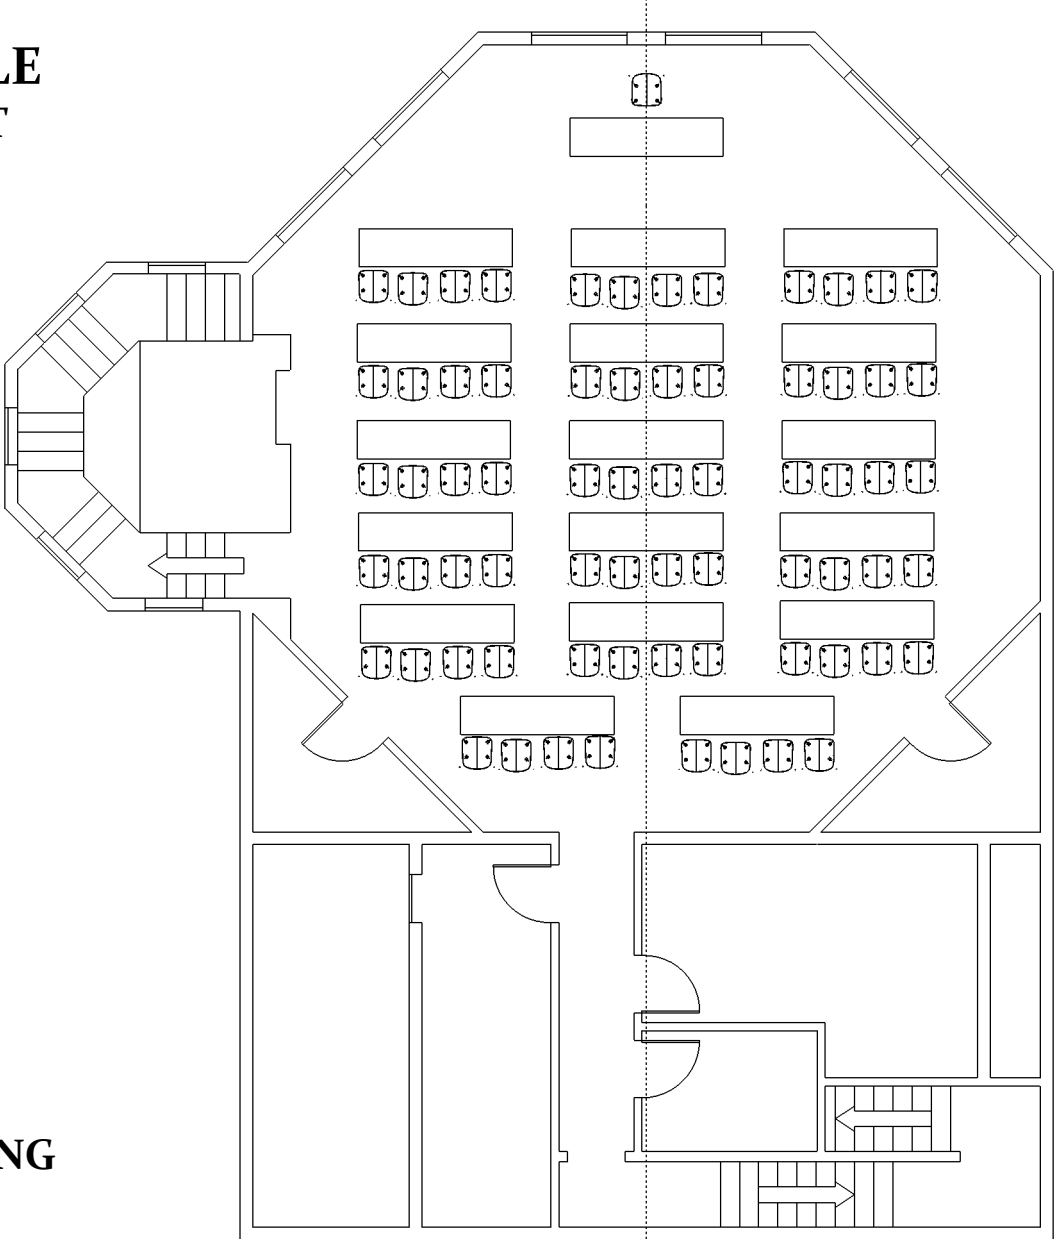

**SWAN LAKE CASTLE
CLASSROOM LAYOUT**

CAPACITY OF 68 SEATING